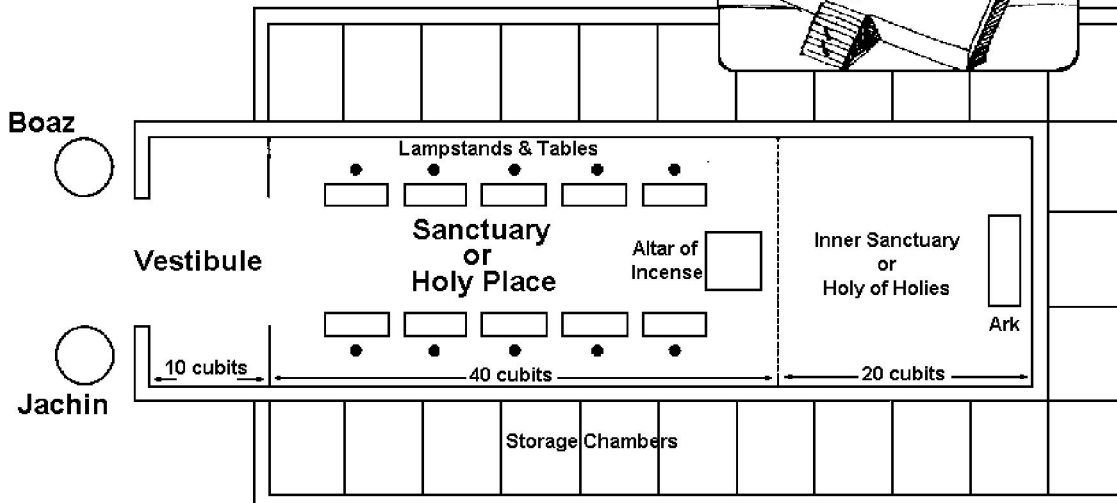

Solomon's Temple

Solomon constructed the temple on Mount Moriah, north of the ancient City of David. The temple was built according to plans that David received from the Lord and passed on to Solomon (1 Chr. 28:11-13, 19). The division into a sanctuary and inner sanctuary corresponds to the division of the tabernacle into the holy place and Most Holy Place.